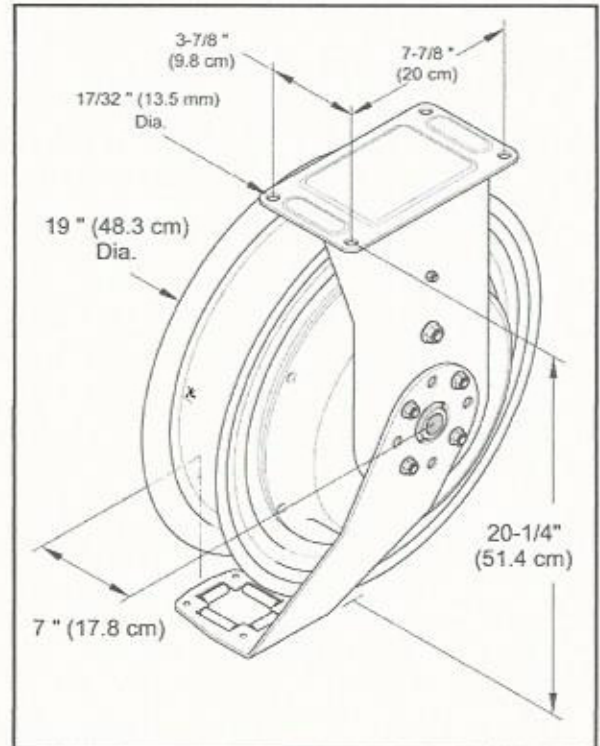

Service Guide

8078-F

7334-B

7335-B

→ 7336-B

Heavy-Duty Hose Reels

Description

Caution

Install these reels at a height no greater than 20 feet (6.1 m) from the floor to comply with the warranty.

Hose reel models 7334-B, 7335-B, and 7336-B are designed to handle a maximum of 50 feet of hose and be mounted to the wall, ceiling, or floor.

The reels mount as a single unit or in banks of as many as required. Banked reels should be a minimum of 9 inches (23 cm) apart on center. For ease in reel maintenance, a space of up to 15" (38 cm) is recommended. See Figure 4.

Each model reel is spring-powered and self-retracting. When the hose is extended, the reel can be latched on either of two ratchet sections per revolution of the sheave. A pull releases the latch from the ratchet and allows the hose to retract onto the reel.

Reel Models 7334-B, 7335-B and 7336-B

Reel models 7334-B contain a high-pressure swivel assembly*. These reels are designed to dispense grease through either 1/4" or 3/8" ID two-wire braid delivery hose.

A medium-pressure swivel assembly is included with Model 7335-B. This model reel is designed for fluid lubricants such as motor and gear oil, and automatic transmission fluid. It can also be used with 1/2" ID air hose. Model 7336-B includes a low-pressure swivel for handling air and water.

Reel Model	Inlet	Outlet (Swivel)	Reel Max. Pressure	
			psi	bar
7334-B		3/8" NPSM (f)	6000	414
7335-B	1/2" NPTF (f)	1/2" NPSM (f)	1500	103
7336-B		3/8" NPTF (f)	300	21

Figure 1 Reel Models 7334-B, 7335-B, & 7336-B

Delivery Hoses

Reel Model	High-Pressure Material		Medium-Pressure Material	Low-Pressure Air	Low-Pressure Air and Water
	1/4" ID Two-Wire Braid 3/8" NPTF (m) x 1/4" NPTF (f)	3/8" ID Two-Wire Braid 3/8" NPTF (m) x 1/4" NPTF (f)	1/2" ID Single-Wire Braid 1/2" NPTF (m) x 1/2" NPTF (m)	1/2" ID Fabric-Reinforced 1/2" NPTF (m) x 1/2" NPTF (m)	3/8" ID Fabric-Reinforced 1/4" NPTF (m) x 1/4" NPTF (m)
7334-B	317874-30, 317874-50	317870-50			
7335-B			317813-20, 317813-30, 317813-40, 317813-50	317811-50	
7336-B					317803-25, 317803-30, 317803-40, 317803-50

Delivery hose length is designated by the dash number. Example: 317874-30 is 30 feet long.

NOTE: Supplemental components are addressed within the section entitled Reel Packages.

Alemite, LLC
167 Rowland Drive, Johnson City, Tennessee 37601
www.alemite.com

Copyright © 2006 by Alemite, LLC