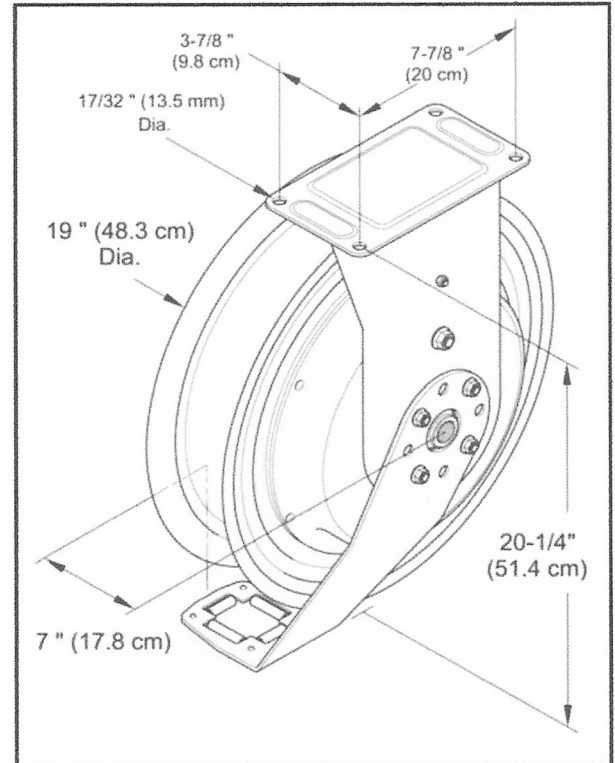

8078-D

Service Guide

→ 7334-B
7335-B
7336-B

Heavy-Duty Hose Reels

Description

Caution

Install these reels at a height no greater than 20 feet (6.1 m) from the floor to comply with the warranty.

Hose reel models 7334-B, 7335-B, and 7336-B are designed to handle a maximum of 50 feet of hose and be mounted to the wall, ceiling, or floor.

The reels mount as a single unit or in banks of as many as required. Banked reels should be a minimum of 9 inches (23 cm) apart on center. For ease in reel maintenance, a space of up to 15" (38 cm) is recommended. See Figure 4.

Each model reel is spring-powered and self-retracting. When the hose is extended, the reel can be latched on either of two ratchet sections per revolution of the sheave. A pull releases the latch from the ratchet and allows the hose to retract onto the reel.

Reel Models 7334-B, 7335-B and 7336-B

Reel models 7334-B contain a high-pressure swivel assembly*. These reels are designed to dispense grease through either 1/4" or 3/8" ID two-wire braid delivery hose.

A medium-pressure swivel assembly is included with Model 7335-B. This model reel is designed for fluid lubricants such as motor and gear oil, and automatic transmission fluid. It can also be used with 1/2" ID air hose. Model 7336-B includes a low-pressure swivel for handling air and water.

Reel Model	Inlet	Outlet (Swivel)	Reel Max. Pressure	
			psi	bar
7334-B		3/8" NPSM (f)	6000	414
7335-B	1/2" NPTF (f)	1/2" NPSM (f)	1500	103
7336-B		3/8" NPTF (f)	300	21

Figure 1 Reel Models 7334-B, 7335-B, & 7336-B

Delivery Hoses

Reel Model	High-Pressure Material		Medium-Pressure Material	Low-Pressure Air	Low-Pressure Air and Water
	1/4" ID Two-Wire Braid 3/8" NPTF (m) x 1/4" NPTF (f)	3/8" ID Two-Wire Braid 3/8" NPTF (m) x 1/4" NPTF (f)	1/2" ID Single-Wire Braid 1/2" NPTF (m) x 1/2" NPTF (m)	1/2" ID Fabric-Reinforced 1/2" NPTF (m) x 1/2" NPTF (m)	3/8" ID Fabric-Reinforced 1/4" NPTF (m) x 1/4" NPTF (m)
7334-B	317874-30, 317874-50	317870-50			
7335-B			317813-20, 317813-30, 317813-40, 317813-50	317811-50	
7336-B					317803-25, 317803-30, 317803-40, 317803-50

Delivery hose length is designated by the dash number. Example: 317874-30 is 30 feet long.

NOTE: Supplemental components are addressed within the section entitled Reel Packages.

Alemite, LLC
167 Roweland Drive, Johnson City, Tennessee 37601
www.alemite.com

Copyright © 2006 by Alemite, LLC

SER 7334-B
Revision (10-14)