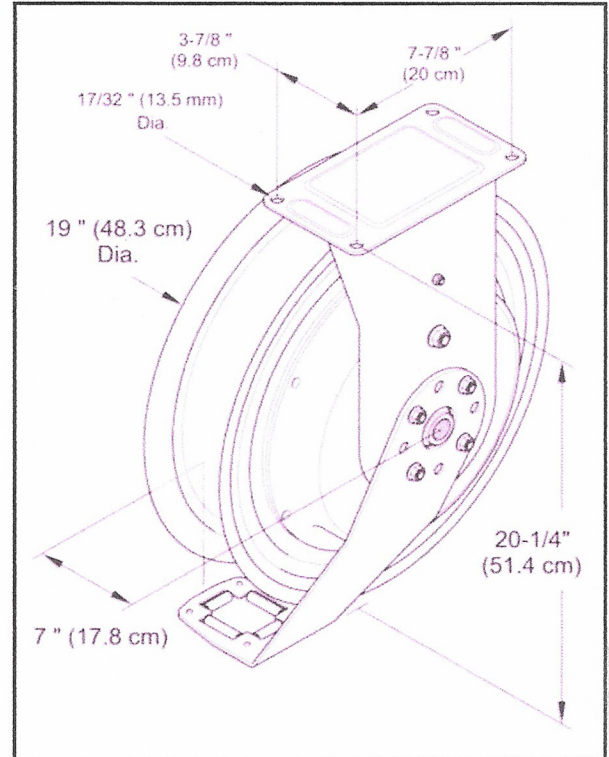

Service Guide

8078-B

→ 7334-B
7335-B
7336-B

Heavy-Duty Hose Reels

Description

Caution

Install these reels at a height no greater than 20 feet (6.1 m) from the floor to comply with the warranty.

Hose reel models 7334-B, 7335-B, and 7336-B are designed to handle a maximum of 50 feet of hose and be mounted to the wall, ceiling, or floor.

The reels mount as a single unit or in banks of as many as required. Banked reels should be a minimum of 9 inches (23 cm) apart on center. For ease in reel maintenance, a space of up to 15" (38 cm) is recommended. See Figure 4.

Each model reel is spring-powered and self-retracting. When the hose is extended, the reel can be latched on either of two ratchet sections per revolution of the sheave. A pull releases the latch from the ratchet and allows the hose to retract onto the reel.

Reel Models 7334-B, 7335-B and 7336-B

Reel models 7334-B contain a high-pressure swivel assembly*. These reels are designed to dispense grease through either 1/4" or 3/8" ID two-wire braid delivery hose.

A medium-pressure swivel assembly is included with Model 7335-B. This model reel is designed for fluid lubricants such as motor and gear oil, and automatic transmission fluid. It can also be used with 1/2" ID air hose. Model 7336-B includes a low-pressure swivel for handling air and water.

Reel Model	Inlet	Outlet (Swivel)	Reel Max. Pressure	
			psi	bar
7334-B		3/8" NPSM (f)	6000	414
7335-B	1/2" NPTF (f)	1/2" NPSM (f)	1500	103
7336-B		3/8" NPTF (f)	300	21

Figure 1 Reel Models 7334-B, 7335-B, & 7336-B

Delivery Hoses

Reel Model	High-Pressure Material		Medium-Pressure Material	Low-Pressure Air	Low-Pressure Air and Water
	1/4" ID Two-Wire Braid 3/8" NPTF (m) x 1/4" NPTF (f)	3/8" ID Two-Wire Braid 3/8" NPTF (m) x 1/4" NPTF (f)	1/2" ID Single-Wire Braid 1/2" NPTF (m) x 1/2" NPTF (m)	1/2" ID Fabric-Reinforced 1/2" NPTF (m) x 1/2" NPTF (m)	3/8" ID Fabric-Reinforced 1/4" NPTF (m) x 1/4" NPTF (m)
7334-B	317874-30, 317874-50		317870-50		
7335-B			317813-20, 317813-30, 317813-40, 317813-50	317811-50	
7336-B					317803-25, 317803-30, 317803-40, 317803-50

Delivery hose length is designated by the dash number. Example: 317874-30 is 30 feet long.

NOTE: Supplemental components are addressed within the section entitled Reel Packages.

Alemite, LLC
167 Roweland Drive, Johnson City, Tennessee 37601
www.alemite.com

Copyright © 2006 by Alemite, LLC