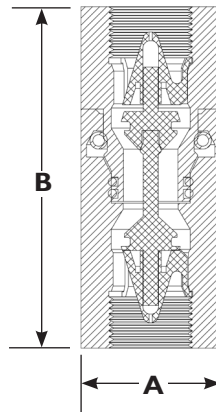

## A3219 1" SafeBreak®

The Emco Wheaton A2219 and A3219 Standard SafeBreaks® allow for immediate return to service after a drive-away, with no repair kit required. This is made possible by a unique, reconnectable design. The double poppets seal both hoses upon separation.

### Material

Body: Aluminum

O-rings & Seals: Buna-N & Viton®

Protective Cover: Plastic

Viton® is a registered trademark of The Chemours Company

■ UL Listed MH17833

Model No.	Description	A	B	Lbs.
A2219-002	3/4" Reconnectable NPT	2.0"	4.2"	0.8
A2219-002E*	3/4" Reconnectable NPT	2.0"	4.2"	0.8
A3219-001	1" Reconnectable NPT	2.0"	6.3"	1.0